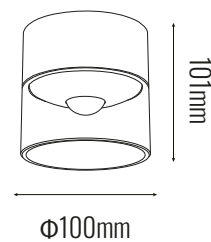

TECHNICAL DATA

**TYPE**

Professional LED for Interior Lighting.

**OPENING/BEAM**

High efficiency Ra>90 LED .

**MATERIAL**

Die-cast aluminum

PRO	CRI ≥ 90	
IP20		100°
220-240V 50/60Hz		30,000h L70

Model:	Sound
Format:	Round
Location:	Interior
Wattage:	15W
Materials:	Aluminum
Led Color:	3000K / 4000K / 6500K
Product Dimension:	D100*101
IP Code:	20
Fixation:	Surface
CRI :	90
Lumen Output:	1027LM
Frequency:	50/60 Hz
Beam Angle:	100°

DIMENSION DRAW

**INDOOR**